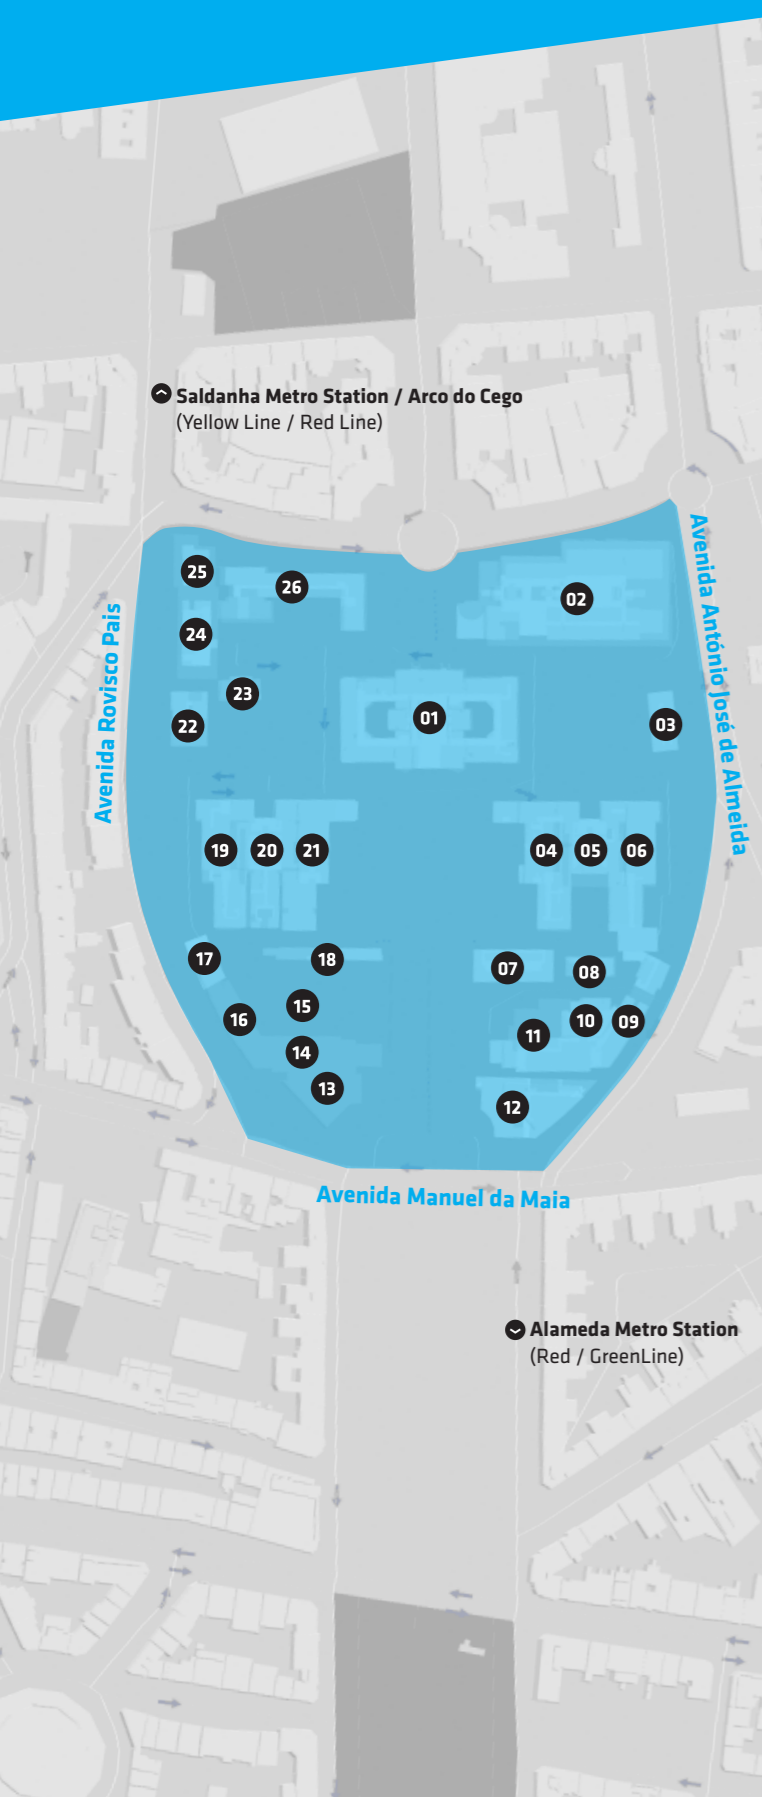

Campus Plan Alameda

Classrooms, lecture Halls and support offices

Google Maps
Indoor available at
Alameda Campus:
[goo.gl/maps/
cYZW1](https://goo.gl/maps/cYZW1)

- 01 Main Building**
C Classrooms (C01, C9, C10, C11, C12, C13 and EN1, GA Lecture Halls (1 to 5). Floor -1: Copy Centre; Ground Floor: Mobility and International Cooperation Unit (NMCI), Graduate Unit Secretariat, DSI (Information Services Division). First Floor: Main Library, Main Hall, Pedagogical Organization Office (GOP), Pedagogical Board, Student Support Office (NAPE), Tutoring Support Office (GATu)
- 02 Civil Building**
V Classrooms
VA Lecture Halls
Congress Center
24/24h Study Room
- 03 North Garden Building**
Information Techn. Laboratory (LTI/DSI)
- 04 Mechanics Building I**
EA5 Lecture Hall
- 05 North Tower**
E Classrooms (E1 to E5 and E8); EA1 to EA4 Lecture Halls

- 06 Electrical Engineering Building**
E Classrooms (E5 to E7)
- 07 Information Technologies Building II**
- 08 Mechanics Building IV**
Study Room
- 09 Information Technologies Building I**
F Classrooms (F1 to F4 and F8); FA1 e FA2; Lecture Halls; Laboratories 1 and 6 to 15
- 10 Information Technologies Building III**
F Classrooms (F5 to F8) FA3 Lecture Halls
- 11 Mechanics Building II**
AM Lecture Hall
SDN, MOM and LEMAC class rooms
- 12 Mechanics Building III**
- 13 Canteen**
- 14 Students Association Building**
AEIST facilities
- 15 Playing Fields**
- 16 Swimming-Pool**

Where to eat

- 01 Main Building**
Snack Bar and Cafeteria of the Main Building
- 02 Civil Building**
Snack Bar and Cafeteria of the Civil Building
- 05 North Tower**
Restaurant/Sena Snack Bar and Cafeteria (floor -1)
- 11 Mechanics Building II**
Mechanics Cafeteria
- 14 AEIST Building**
Students Cafeteria and Canteen
- 18 Copy Section**
Bar da Bola
- 20 South Tower**
Chemistry Cafeteria
- 24 Mathematics Building**
Canteen (after 13h)
- 26 Interdisciplinary Building**
Snack Bar and Cafeteria of the Interdisciplinary Building